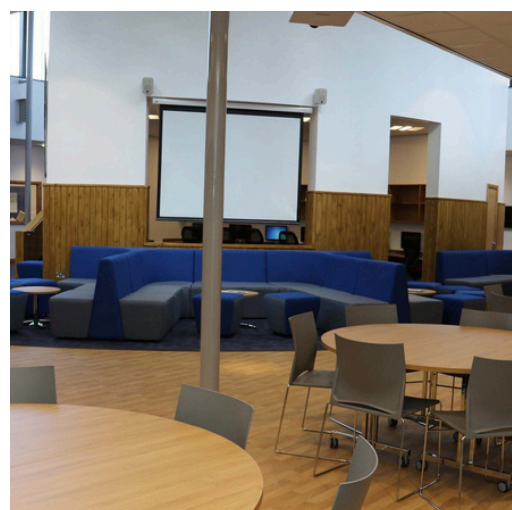

School Venues

Venue	Further Details	Hourly Fees (+VAT)	4-hour Half Day Rate (+VAT)	8-hour Day Rate (+VAT)
School Hall	Big School Atkinson Hall (Prep School)	£50 £40	£170 £140	£285 £230
Music Recital Hall	Can seat an audience of 70	£40	£140	£230
Dining Hall	Victorian-panelled dining room (capacity 200) Able to host functions such as a drinks reception, buffet lunch or sit down dinner	N/A Full price per head menu options available upon request	N/A Full price per head menu options available upon request	N/A Full price per head menu options available upon request
Conference Facility	The Kenneth King Centre (6 th Form Centre) Versatility in layout and function can be adapted to meet a range of needs (e.g. presentations with break-out areas) Corporate menus available	£100 (£50 for single space)	£340 (£170 for single space)	£600 (£285 for single space)
Classrooms	Including superb science laboratories and a modern IT suite with 2 large IT rooms	£25	£85	£150
Chapel	Beautiful and historic space, offering a serene and dignified setting ideal for weddings, christenings and other special ceremonies	£400 (up to 90 minutes)		