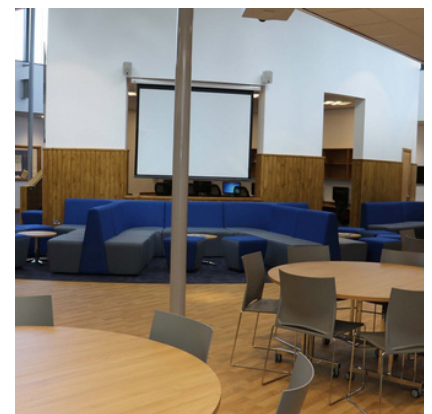

Key Information

- Bespoke multi-space packages available upon request
- Rooms can be dressed to fit the event and the in-house catering team can provide a suitable menu, please contact us for further information
- Facilities are available for hire during term time, subject to availability and the operational requirements of the school

Please contact Judith Pepper (Events Co-Ordinator) to make a booking
JLP@barneyschool.org.uk / +44 (0) 1833690222

Barnard Castle School, Newgate, Barnard Castle, DL12 8UN