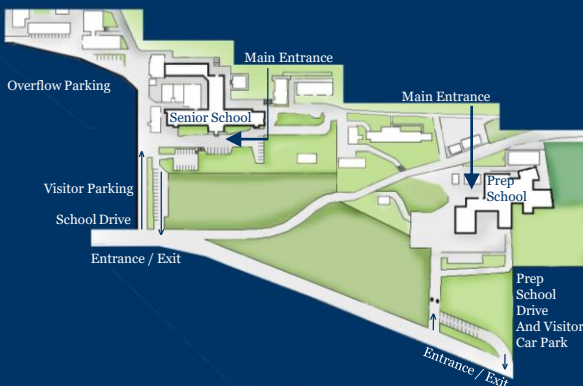

Tel : +44(0)1833 690222
www.barnardcastleschool.org.uk
Barnard Castle, County Durham, DL12 8UN

Local Taxi Firms

Ace Taxis	- 07760 490700
Hodgsons	- 01833 630730
Alans Taxis	- 01833 695860

Local Hotels

Newgate House B&B	- 01833 637076
The Three Horseshoes Hotel	- 01833 631777
Headlam Hall Hotel	- 01325 730238