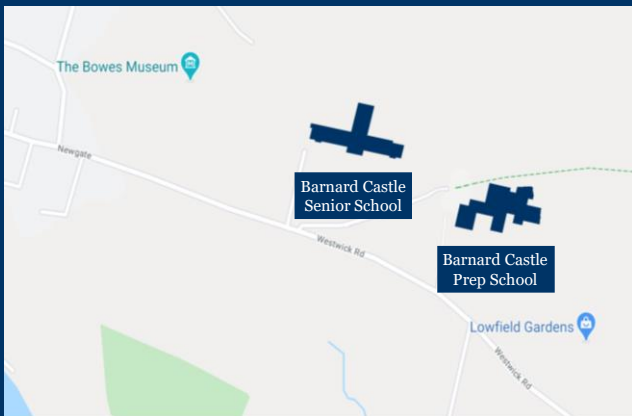

BARNARD CASTLE SCHOOL

How To Find Us

By Road: From the North: Head South on A1. Take A66/A6108 exit towards Brough / Penrith / Richmond / Scotch Corner. At the roundabout take the 5th exit onto A66. After 10 miles turn right onto Barnard Castle. At the traffic lights turn right over Egglestone Abbey Bridge. Turn left onto Westwick Road and head towards Barnard Castle. After 0.6 miles turn right up Barnard Castle Senior School Drive.

By Road: From the South: Head North-West on A1. Take A66/A6108 exit towards Brough / Penrith / Richmond / Scotch Corner. At the roundabout take the 5th exit onto A66. After 10 miles turn right onto Barnard Castle. At the traffic lights turn right over Egglestone Abbey Bridge. Turn left onto Westwick Road and head towards Barnard Castle. After 0.6 miles turn right up Barnard Castle Senior School Drive.

By Train: Barnard castle is within half an hour's drive of Darlington's mainline train station, with London Kings cross accessible in under two hours.

Tel : +44(0)1833 690222
www.barnardcastleschool.org.uk
Barnard Castle, County Durham, DL12 8UN

Local Taxi Firms

Ace Taxis	- 07760 490700
Hodgsons	- 01833 630730
Alans Taxis	- 01833 695860

Local Hotels

Newgate House B&B	- 01833 637076
The Three Horseshoes Hotel	- 01833 631777
Headlam Hall Hotel	- 01325 730238